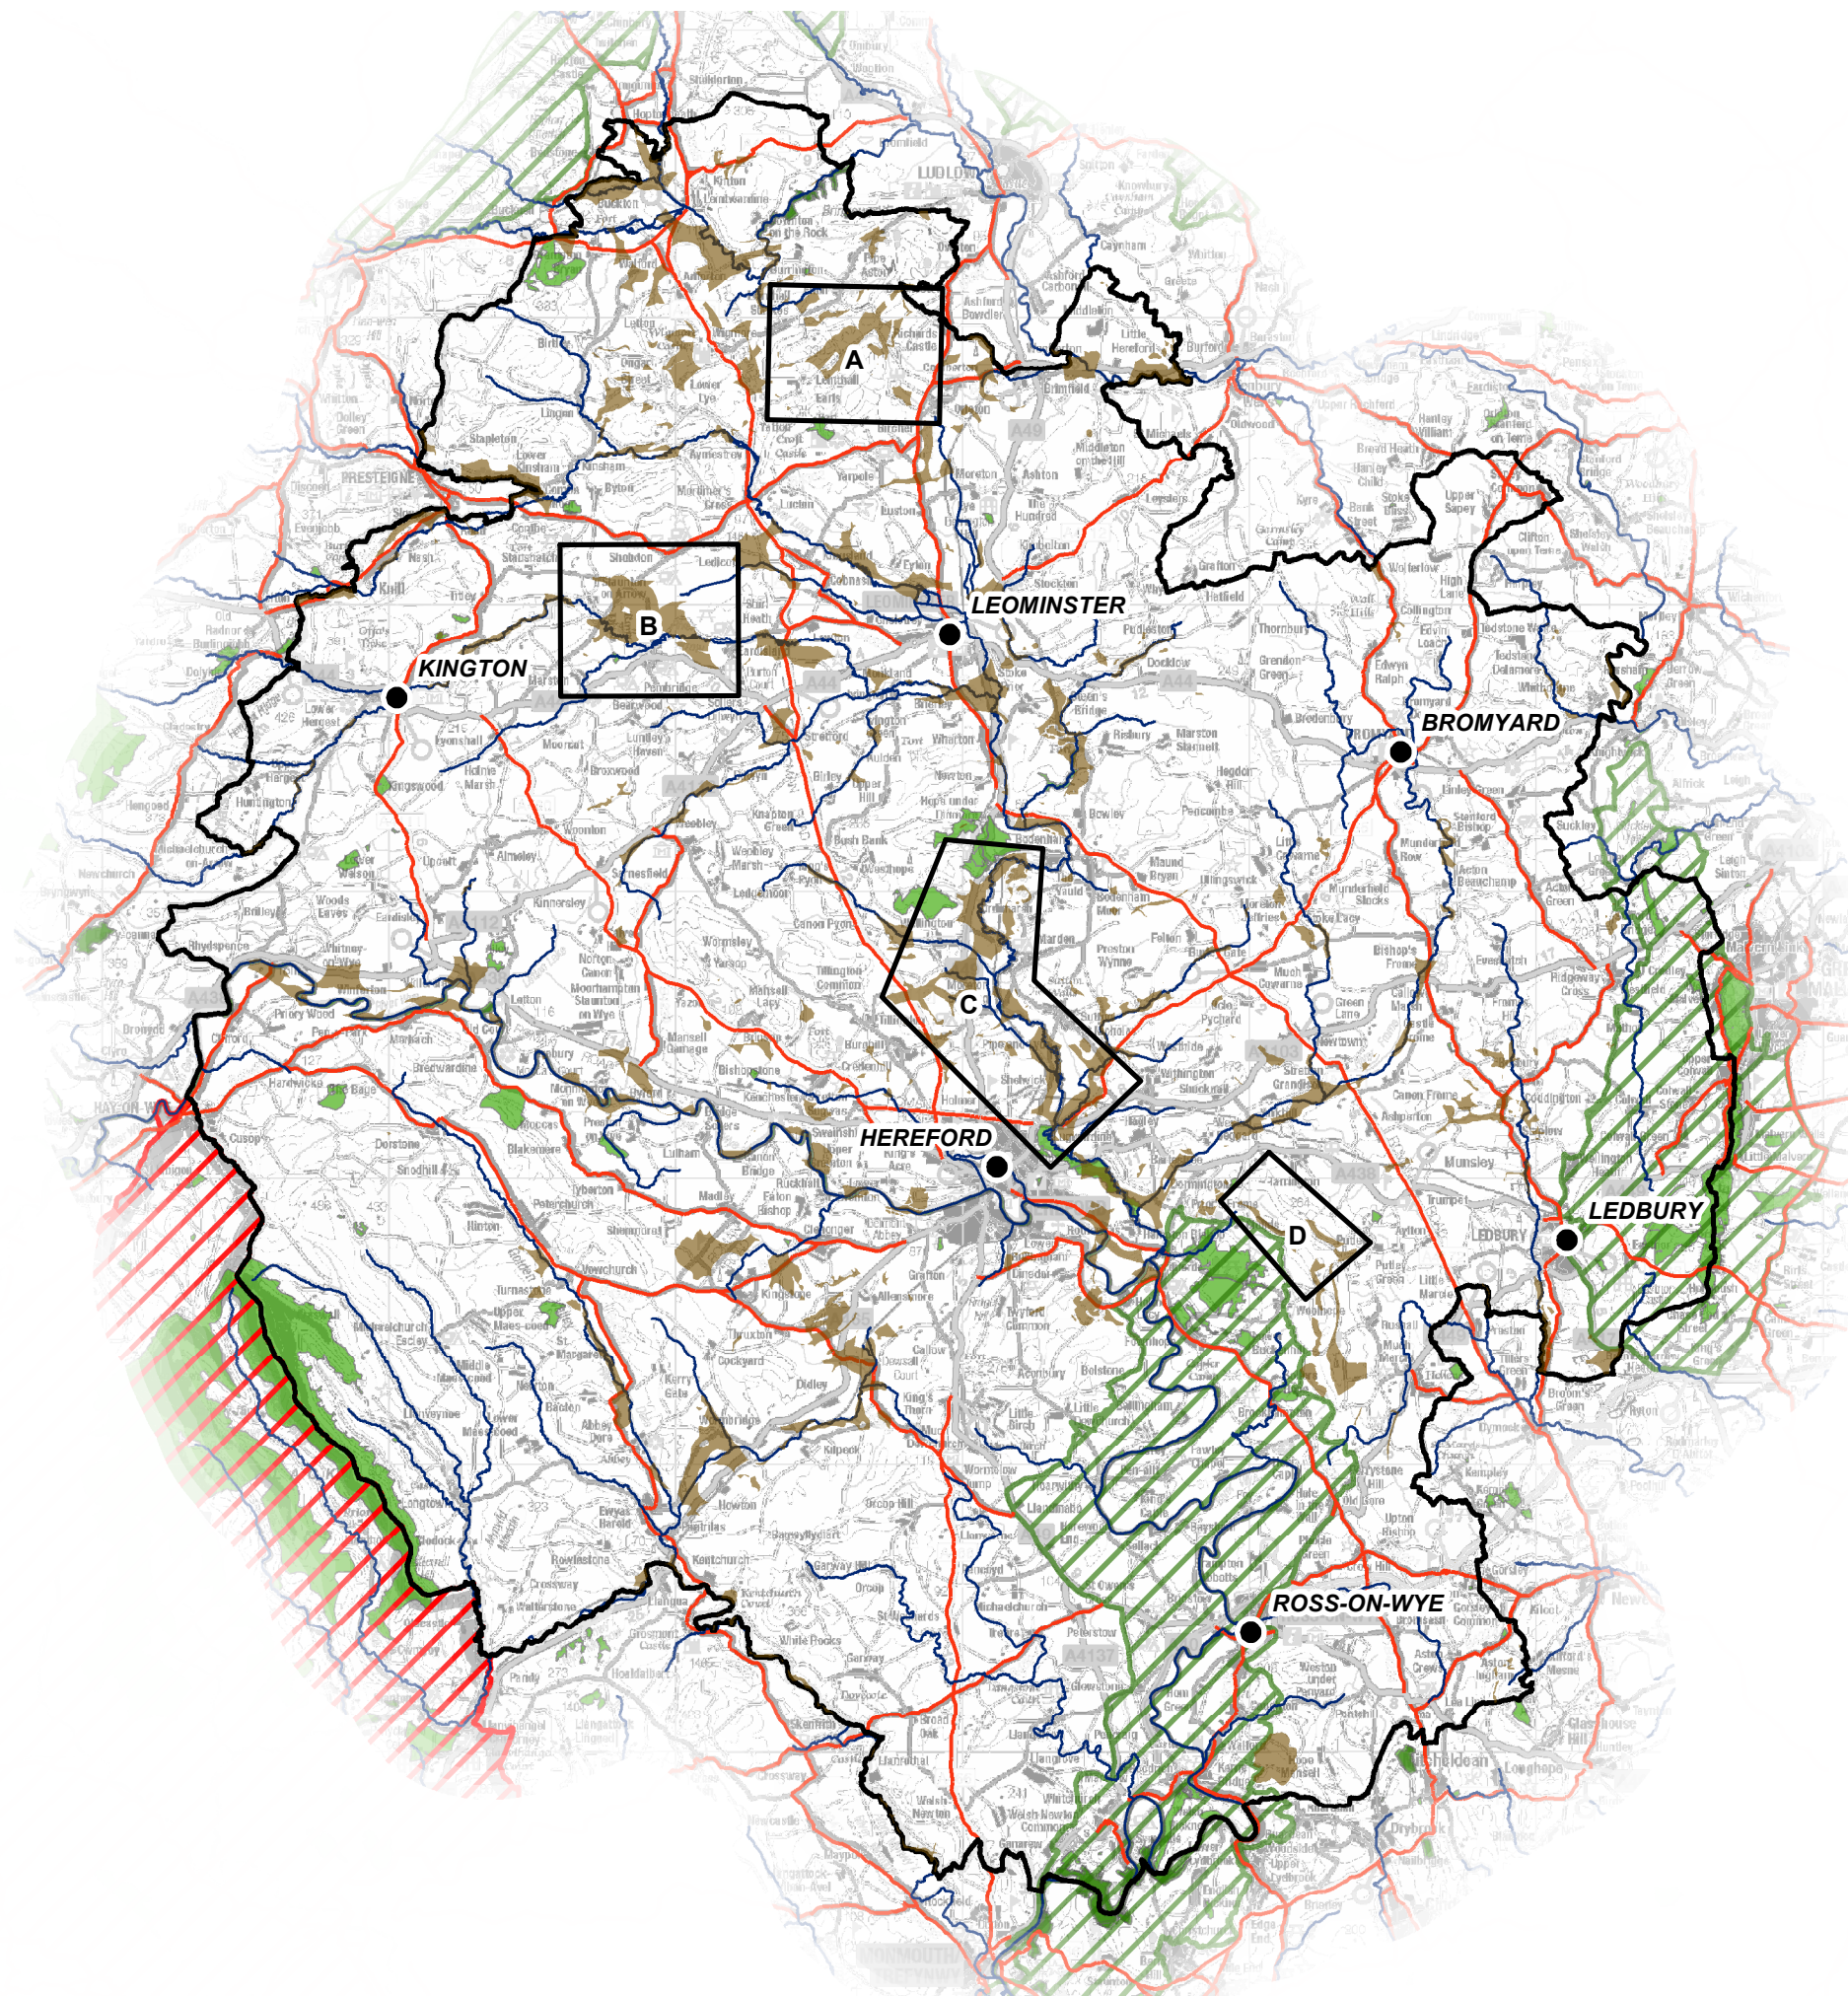

Herefordshire Minerals and Waste Local Plan

Figure 6
Key Diagram

-  Brecon Beacons National Park
-  AONB
-  Natura2000 Sites
-  UK Ecological Designations
-  Preferred Areas of Search
-  Areas of reserve
-  Major Rivers
-  Major Roads

SCALE
1:260,000 @ A3

DATE
23/03/2018